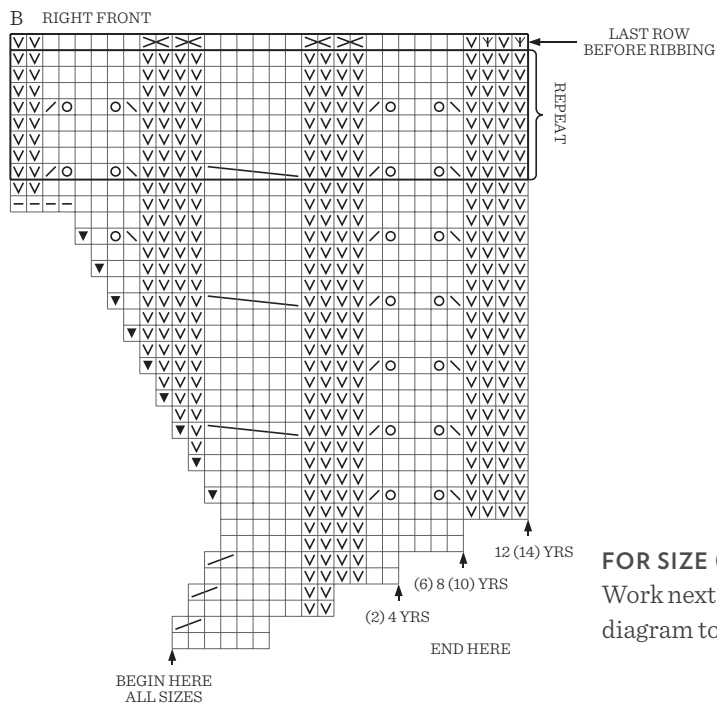

©RRECTION 2408

NR 1 CORNELIA SWEATER JUNIOR

NR 4 CORNELIA CARDIGAN

FOR SIZE (4) 8 (12) YRS

Work next row as follows for a smooth transition from diagram to ribbing: